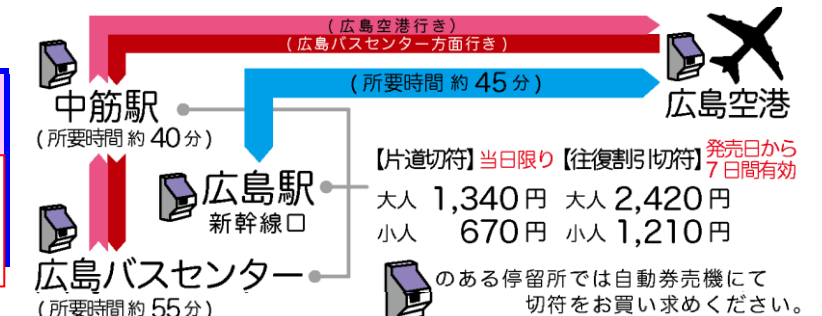

凡例 (田中町9:27発)
…平和大通り発着便です。

広島空港行きは、
田中町→並木通り入口→白神社前→広島バスセンター→中筋駅の順に停車します。

広島空港発は、
中筋駅→広島バスセンター→白神社前→並木通り入口→田中町の順に停車します。

平和大通り

- 白神社前
- 並木通り入口
- 田中町

【片道】
大人 1,540円
小人 770円

広島空港リムジンバスは
全車、同一車体色の車両で運行しております。
広島電鉄・広島バス・広島交通・芸陽バス・中国JRバスの5社による共同運行です。
※車両整備等により各社固有の車両で運行する場合がございます。
全席自由席です(予約席はございません)